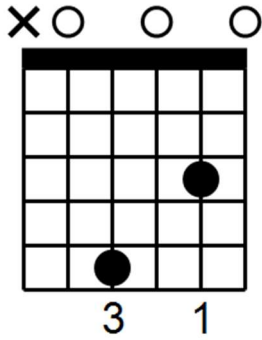

Anyone For Tennis

by Cream

Tune acoustic guitar to DGDGBD

Intro

G5	G5	C+9/G	G5	G5	C+9/G	
G5	G5	C+9/G	G	G		

Verse 1

C/D	D(1)	C/D	D(1)		
C11	C	C11	C		
C/D	D(1)	C/D	D(1)		
C11	C	C			
G5	G5	C+9/G	G	G	

Verse 2

C11	C	C			
G5	G5	C+9/G	G	G	

Bridge 2 (same as Bridge 1)

Outro

G5	G7sus4 G5	G5	G7sus4 G5	
G5	G7sus4 G5	G5	G7sus4 G5	

(repeat to fade)

G5

C+9/G

G