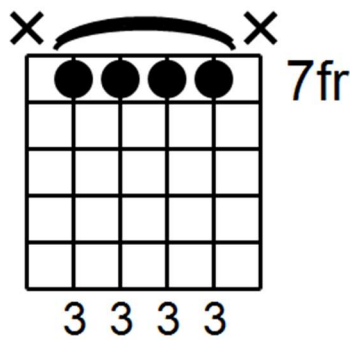

Anyone For Tennis

by Cream

Tune acoustic guitar to DGDGBD

Intro

G5	G5	C+9/G	G5	G5	C+9/G	
G5	G5	C+9/G	G	G		

Verse 1

C/D	D(1)	C/D	D(1)		
C11	C	C11	C		
C/D	D(1)	C/D	D(1)		
C11	C	C			
G5	G5	C+9/G	G	G	

Verse 2

C11	C	C			
G5	G5	C+9/G	G	G	

Bridge 2 (same as Bridge 1)

Outro

G5	G7sus4 G5	G5	G7sus4 G5	
G5	G7sus4 G5	G5	G7sus4 G5	

(repeat to fade)

G5

C+9/G

G

C/D

D (1)

C11

C

D (2)

E

G7sus4