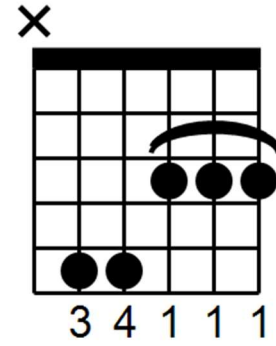

G5

C+9/G

G

C/D

D (1)

C11

C

D (2)

E

G7sus4