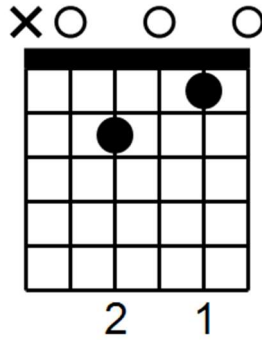

Anyone For Tennis

by Cream

Tune acoustic guitar to DGDGBD

Intro

G5	G5	C+9/G	G5	G5	C+9/G	
G5	G5	C+9/G	G	G		

Verse 1

C/D	D(1)	C/D	D(1)		
C11	C	C11	C		
C/D	D(1)	C/D	D(1)		
C11	C	C			
G5	G5	C+9/G	G	G	

Verse 2

C11	C	C			
G5	G5	C+9/G	G	G	

Bridge 2 (same as Bridge 1)

Outro

G5	G7sus4 G5	G5	G7sus4 G5	
G5	G7sus4 G5	G5	G7sus4 G5	

(repeat to fade)

G5

C+9/G

G