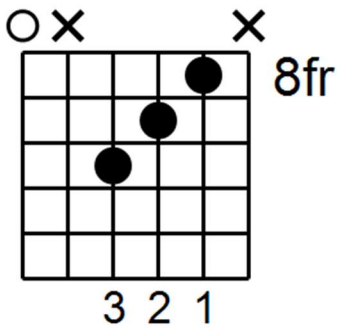

G5

C+9/G

G

C/D

D (1)

C11

C

D (2)

E

G7sus4