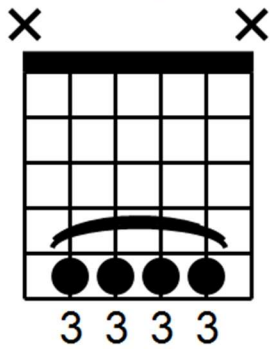

Anyone For Tennis

by Cream

Tune acoustic guitar to DGDGBD

Intro

G5	G5	C+9/G	G5	G5	C+9/G	
G5	G5	C+9/G	G	G		

Verse 1

C/D	D(1)	C/D	D(1)		
C11	C	C11	C		
C/D	D(1)	C/D	D(1)		
C11	C	C			
G5	G5	C+9/G	G	G	

Verse 2

C11	C	C			
G5	G5	C+9/G	G	G	

Bridge 2 (same as Bridge 1)

Outro

G5	G7sus4 G5	G5	G7sus4 G5	
G5	G7sus4 G5	G5	G7sus4 G5	

(repeat to fade)

G5

C+9/G

G

C/D

D (1)

C11

C

D (2)

E

G7sus4