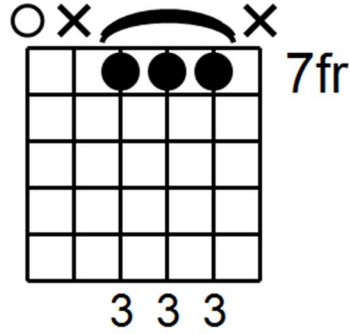

G5

C+9/G

G

C/D

D (1)

C11

C

D (2)

E

G7sus4