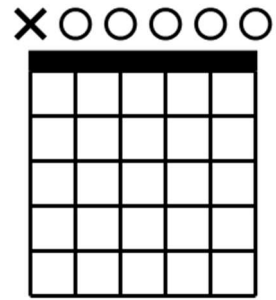

Anyone For Tennis

by Cream

Tune acoustic guitar to DGDGBD

Intro

G5	G5	C+9/G	G5	G5	C+9/G	
G5	G5	C+9/G	G	G		

Verse 1

C/D	D(1)	C/D	D(1)		
C11	C	C11	C		
C/D	D(1)	C/D	D(1)		
C11	C	C			
G5	G5	C+9/G	G	G	

Verse 2

C11	C	C			
G5	G5	C+9/G	G	G	

Bridge 2 (same as Bridge 1)

Outro

G5	G7sus4 G5	G5	G7sus4 G5	
G5	G7sus4 G5	G5	G7sus4 G5	

(repeat to fade)

G5

C+9/G

G