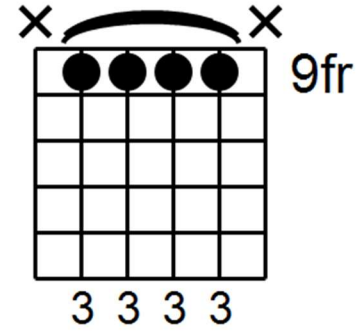

Anyone For Tennis

by Cream

Tune acoustic guitar to DGDGBD

Intro

G5	G5	C+9/G	G5	G5	C+9/G	
G5	G5	C+9/G	G	G		

Verse 1

C/D	D(1)	C/D	D(1)		
C11	C	C11	C		
C/D	D(1)	C/D	D(1)		
C11	C	C			
G5	G5	C+9/G	G	G	

Verse 2

C11	C	C			
G5	G5	C+9/G	G	G	

Bridge 2 (same as Bridge 1)

Outro

G5	G7sus4 G5	G5	G7sus4 G5	
G5	G7sus4 G5	G5	G7sus4 G5	

(repeat to fade)

G5

C+9/G

G

C/D

D (1)

C11

C

D (2)

E

G7sus4